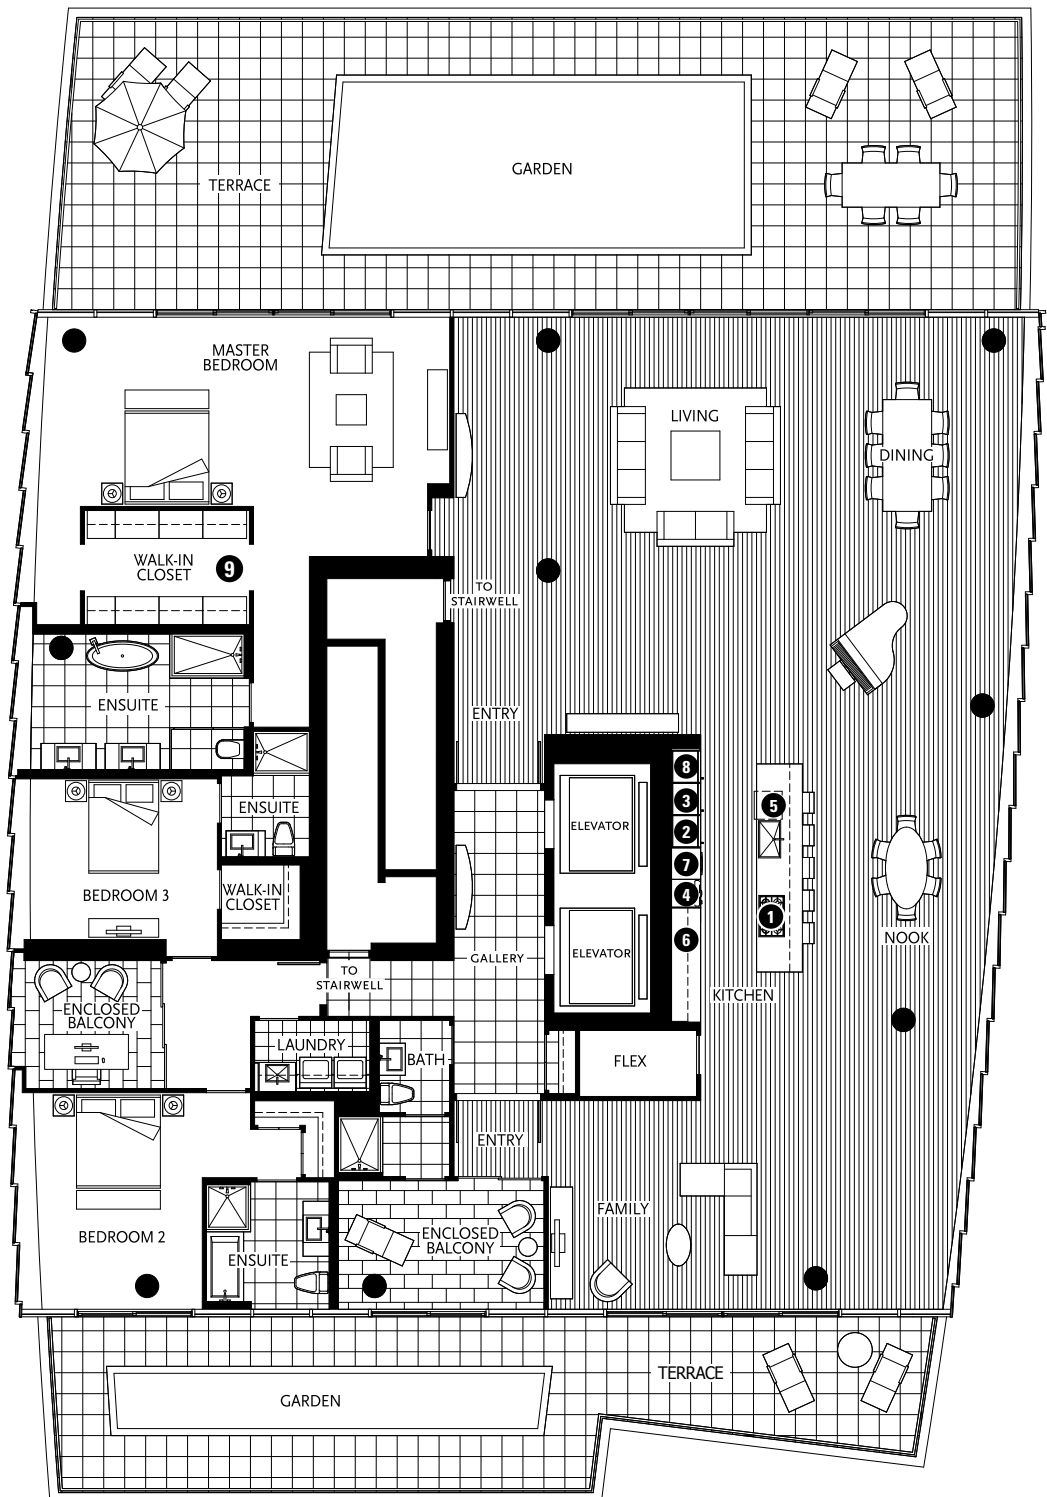

CANADA HOUSE

AT MILLENNIUM WATER

PLAN E7J

151 ATHLETES WAY

3 BEDROOM + FAMILY + FLEX + 2 ENCLOSED BALCONIES

4695 SF LIVING

2455 SF TERRACE

- 1 Miele 5-zone gas cooktop with Miele hood fan
- 2 Sub-Zero refrigerator
- 3 Sub-Zero freezer
- 4 Miele wall oven & Miele speed oven
- 5 Miele dishwasher
- 6 Eggersmann of Germany eco-wood cabinetry
- 7 Miele built-in coffee maker with Miele warming drawer and Miele speed oven
- 8 Sub-Zero wine cooler
- 9 Cabina custom built walk-in closet from Italy

181 ATHLETES WAY

NORTH

151 ATHLETES WAY

7TH FLOOR

Washer/Dryer are optional items. Dimensions, sizes, areas, specifications, layouts and materials are approximate only and subject to change without notice. Floor plates will vary between floors and appliance brands and sizes are subject to change. Please see a sales representative for more details. E.&O.E.